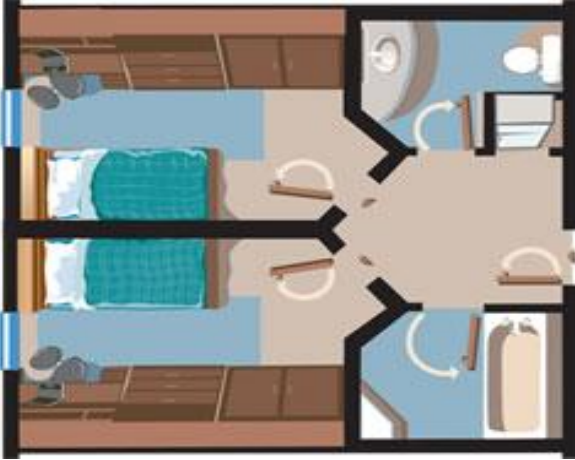

Residence Room Rates - Residence Complex:

Type of Unit	Daily Rate
Regular Room	$57 - Single $100 - Double
Room w/ Double Bed	$105
Studio Room w/ Double Bed & Kitchenette	$139

*Taxes apply

** Wheelchair accessible units are available