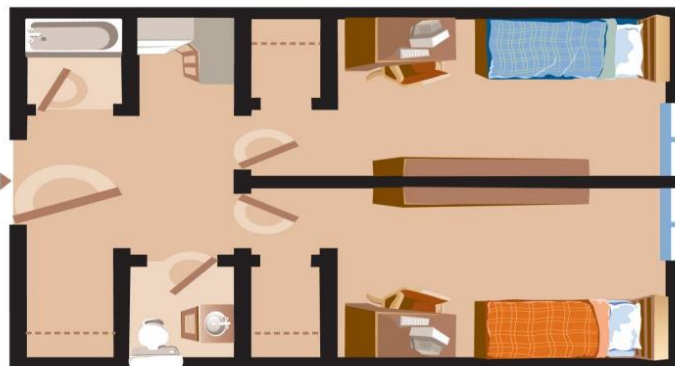

Residence Room Rates – Arts & Science Building:

Type of Unit	Daily Rate
Regular Room	$45 - Single $85 - Double
Studio Room w/ Kitchenette	$85 - Single $115 - Double

$35 - Single - student rate

*Taxes apply

**Monthly rates available (tax exempt on monthly rental)

Residence Rooms - Residence Complex:

The rooms include 2 private bedrooms and a semi-private bathroom with a full refrigerator. A kitchen and living room are available in the common area. These rooms come equipped with a regular size single bed, lots of drawers, a closet, one desk/chair unit, a large mirror and a night reading lamp in a private, secure bedroom. This facility also has a few rooms with double beds. The maximum capacity for this residence is 150 beds.

Amenities:

- Linens, towels and basic toiletries (exchange for clean linens offered at the front desk)
- Full-size refrigerator
- Unlimited parking (parking permits may be required at $3 per day)
- Free Wi-Fi
- Easy elevator access to each floor
- Onsite laundry facilities
- Common kitchen and lounge area (kitchenware NOT provided)
- Please note that rooms are not equipped with air conditioning