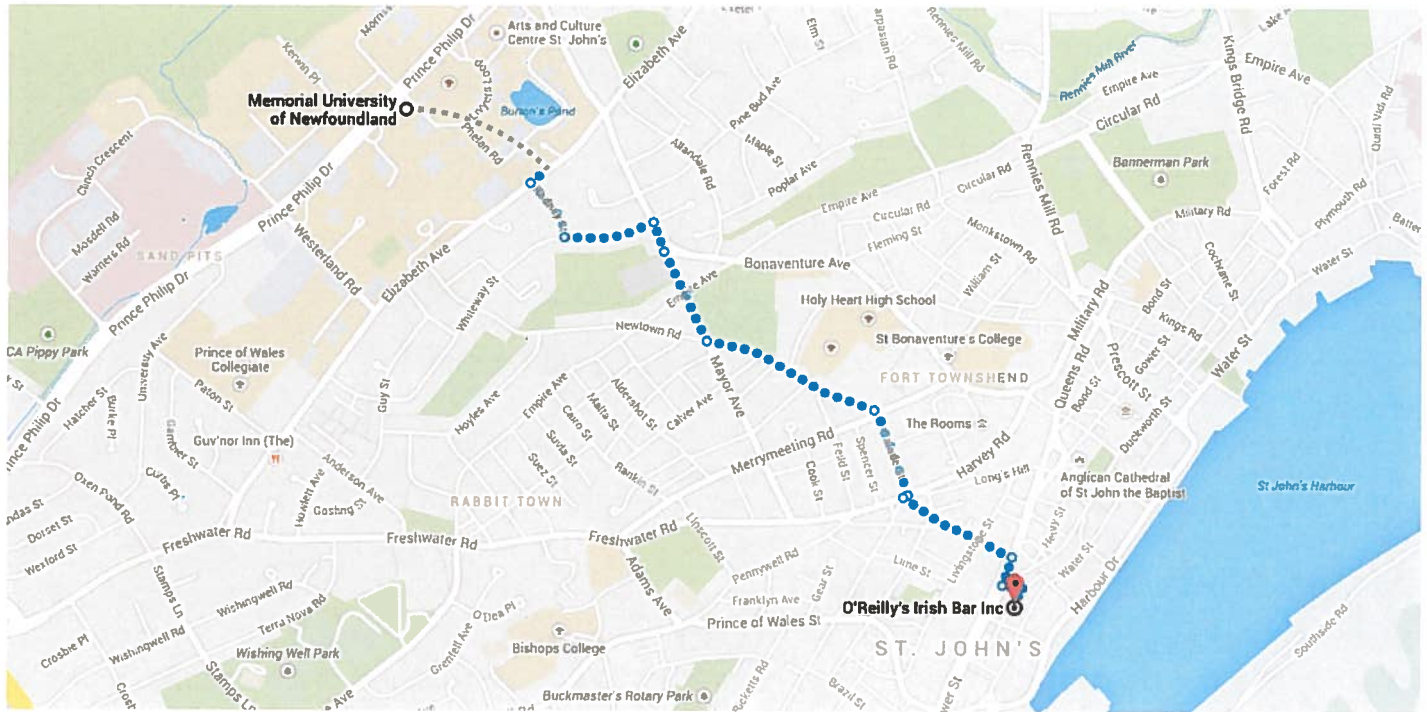

Directions from Memorial University of Newfoundland to O'Reilly's Irish Bar Inc

○ Memorial University of Newfoundland

230 Elizabeth Ave, St John's, NL A1B 3X9

Use caution - may involve errors or sections not suited for walking

- ↑ 1. Head southwest on Elizabeth Ave toward Rodney St 58 m

- ↶ 2. Turn left onto Rodney St 180 m

- ↶ 3. Turn left onto Whiteway St 250 m

- ↷ 4. Turn right onto Bonaventure Ave 87 m

- ↑ 5. Continue onto Mayor Ave 270 m

- ↶ 6. Turn left onto Newtown Rd 500 m

- ↷ 7. Slight right onto Parade St 260 m

-  8. Turn right onto Harvey Rd/Long's Hill 16 m
-  9. Turn left onto Carters Hill
 Take the stairs 350 m
-  10. Turn right onto Queens Rd 79 m
-  11. Sharp left onto Duckworth St 35 m
-  12. Turn right onto George St
 Take the stairs
 Destination will be on the left 94 m

 **O'Reilly's Irish Bar Inc**
13 George St, St John's, NL A1C 1M3

These directions are for planning purposes only. You may find that construction projects, traffic, weather, or other events may cause conditions to differ from the map results, and you should plan your route accordingly. You must obey all signs or notices regarding your route.