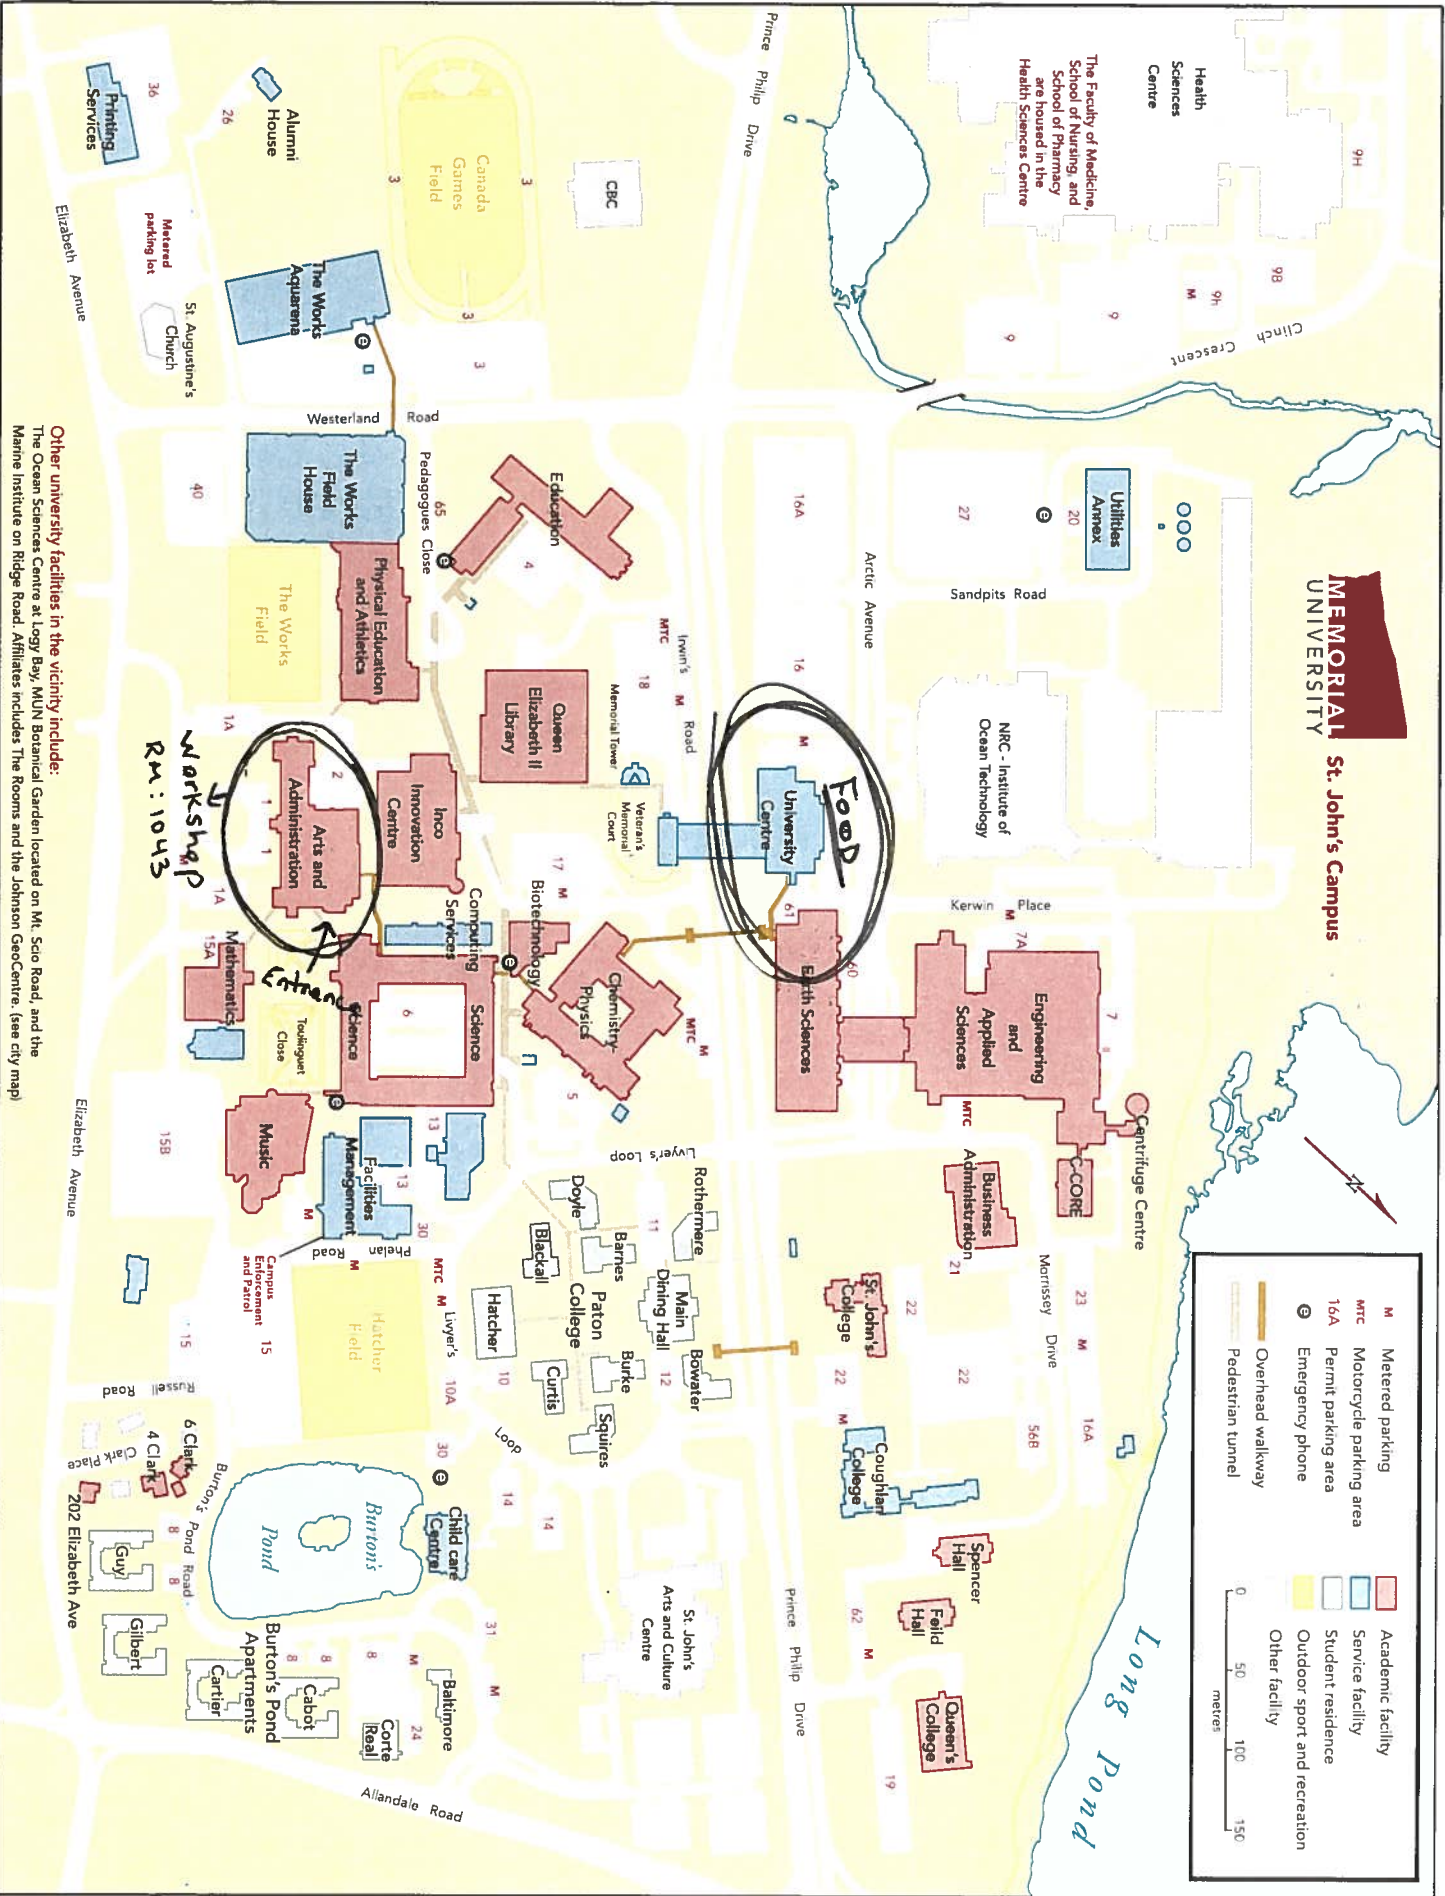

MEMORIAL UNIVERSITY St. John's Campus

Food

Workshop
Rm: 1043

Entrance

■	Academic facility
■	Service facility
■	Student residence
■	Outdoor sport and recreation
■	Other facility
M	Metered parking
MTC	Motorcycle parking area
16A	Permit parking area
Ⓢ	Emergency phone
—	Overhead walkway
—	Pedestrian tunnel

0 50 100 150 metres

Other university facilities in the vicinity include:
The Ocean Sciences Centre at Logy Bay, MUN Botanical Garden located on Mt. Scio Road, and the Marine Institute on Ridge Road. Affiliates includes The Rooms and the Johnson GeoCentre. (see city map)