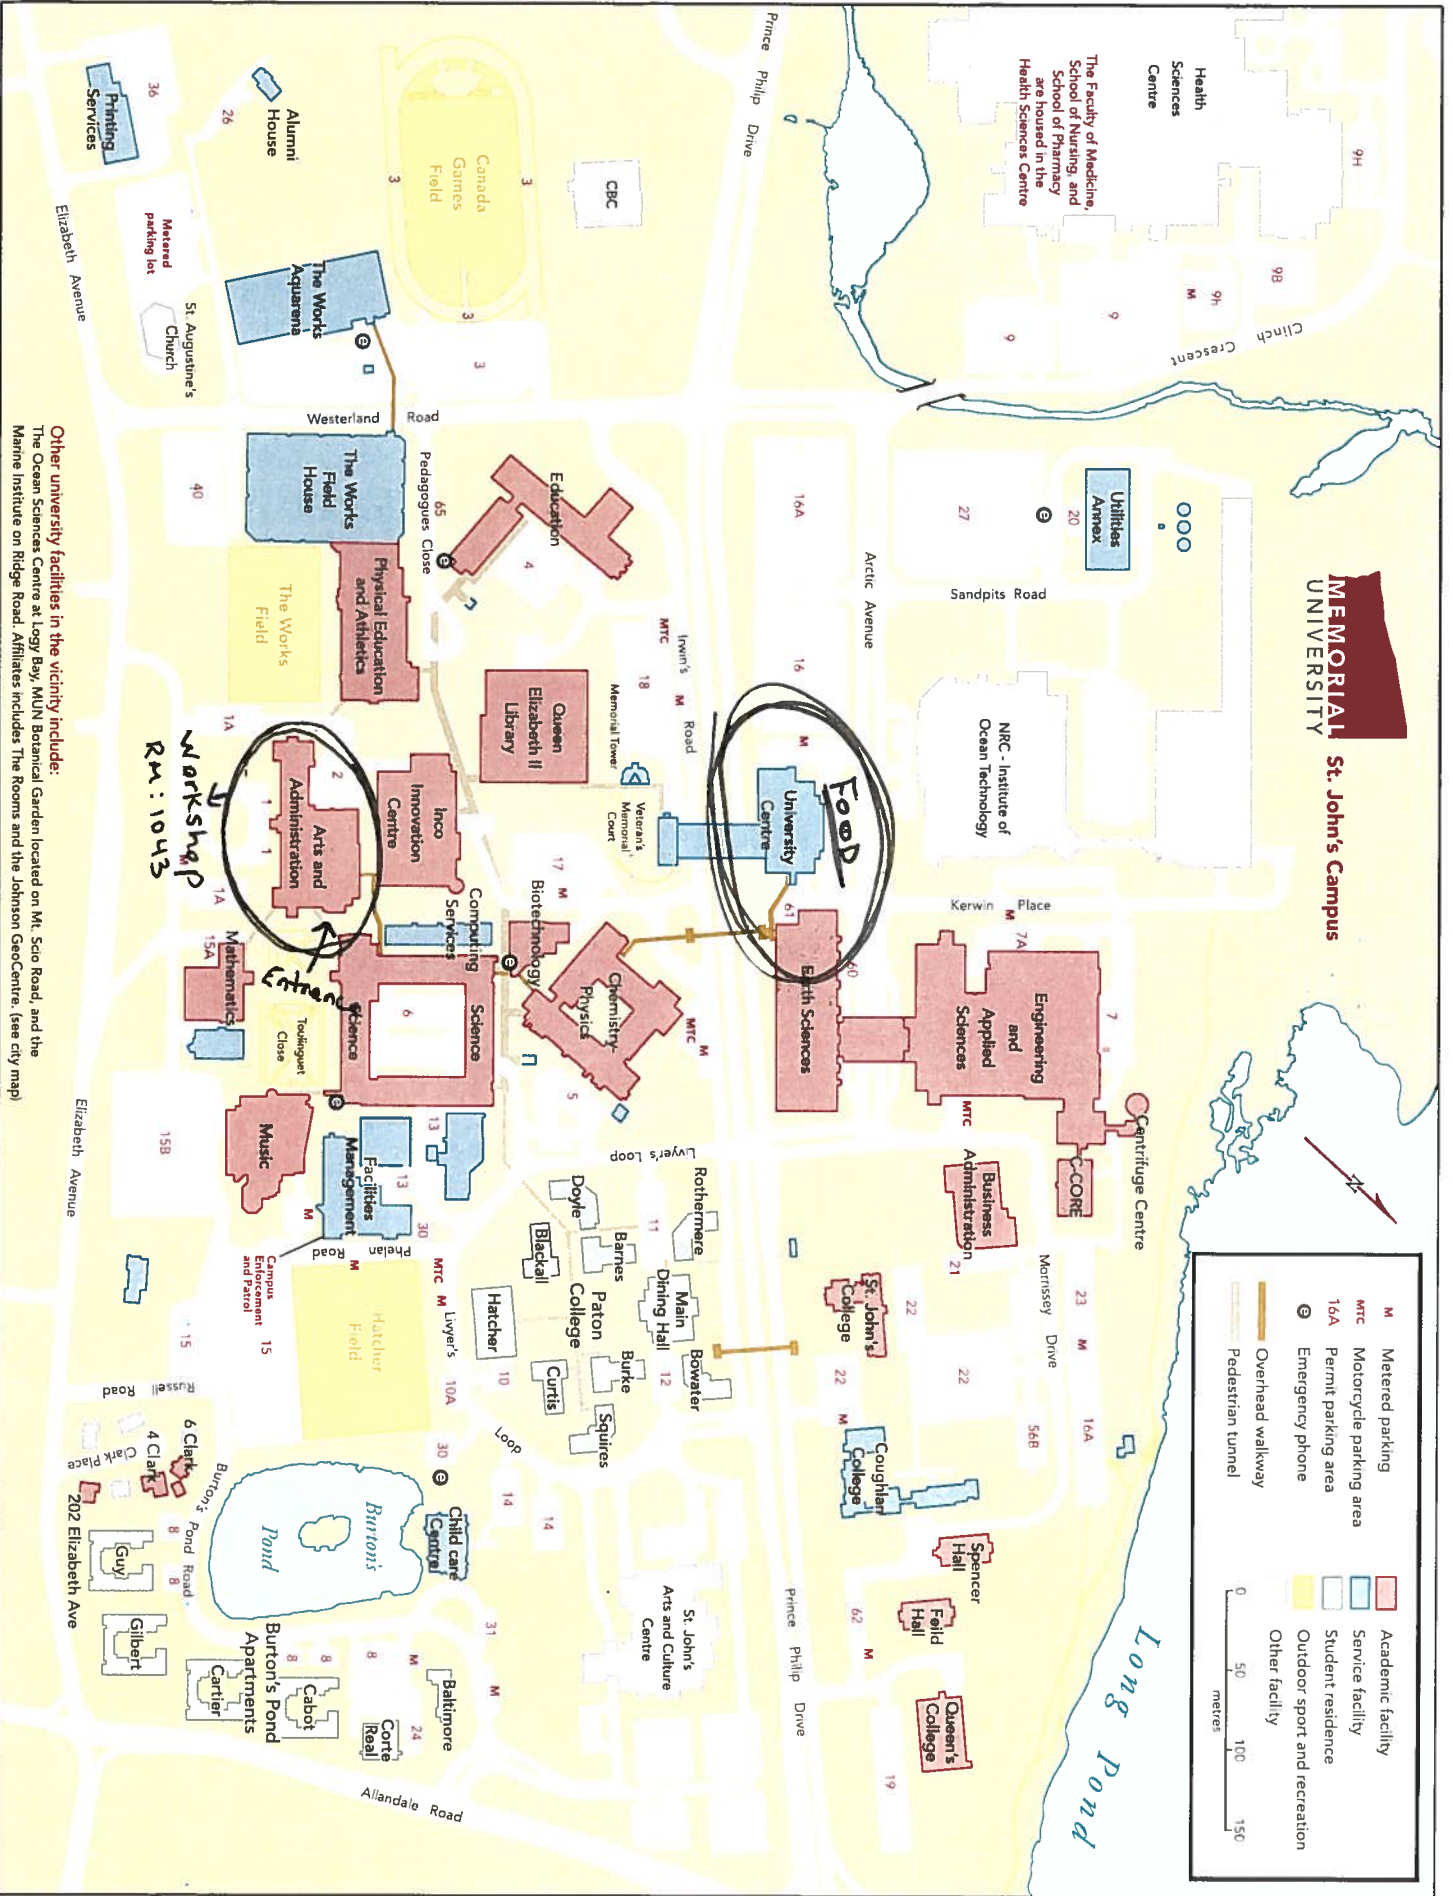

MEMORIAL UNIVERSITY St. John's Campus

Food

Workshop
Rm: 1043

Entrance

Other university facilities in the vicinity include:
The Ocean Sciences Centre at Logy Bay, MUN Botanical Garden located on Mt. Scio Road, and the Marine Institute on Ridge Road. Affiliates includes The Rooms and the Johnson GeoCentre. (see city map)

| | |
|--|------------------------------|
| ■ | Academic facility |
| ■ | Service facility |
| ■ | Student residence |
| ■ | Outdoor sport and recreation |
| ■ | Other facility |
| M | Metered parking |
| MTC | Motorcycle parking area |
| 16A | Permit parking area |
| Ⓧ | Emergency phone |
| — | Overhead walkway |
| — | Pedestrian tunnel |

0 50 100 150 metres